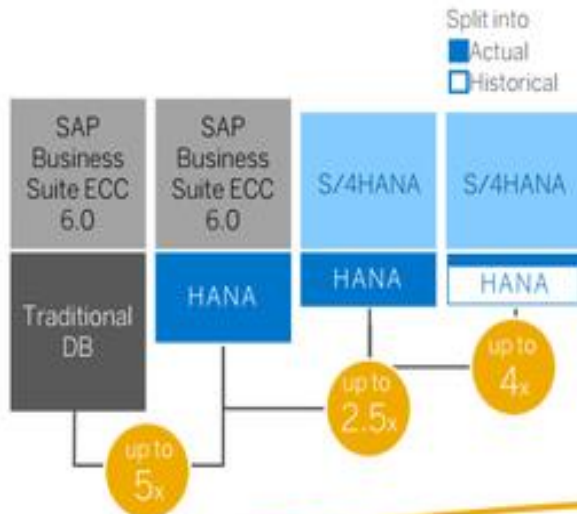

BOKHWA
GROUP W.L.L.

TYCONZ.

APPLICATIONS

SAP S/4HANA

Simplified Data Model

Completely Fiori

Guided Configuration

Cloud and On Premise