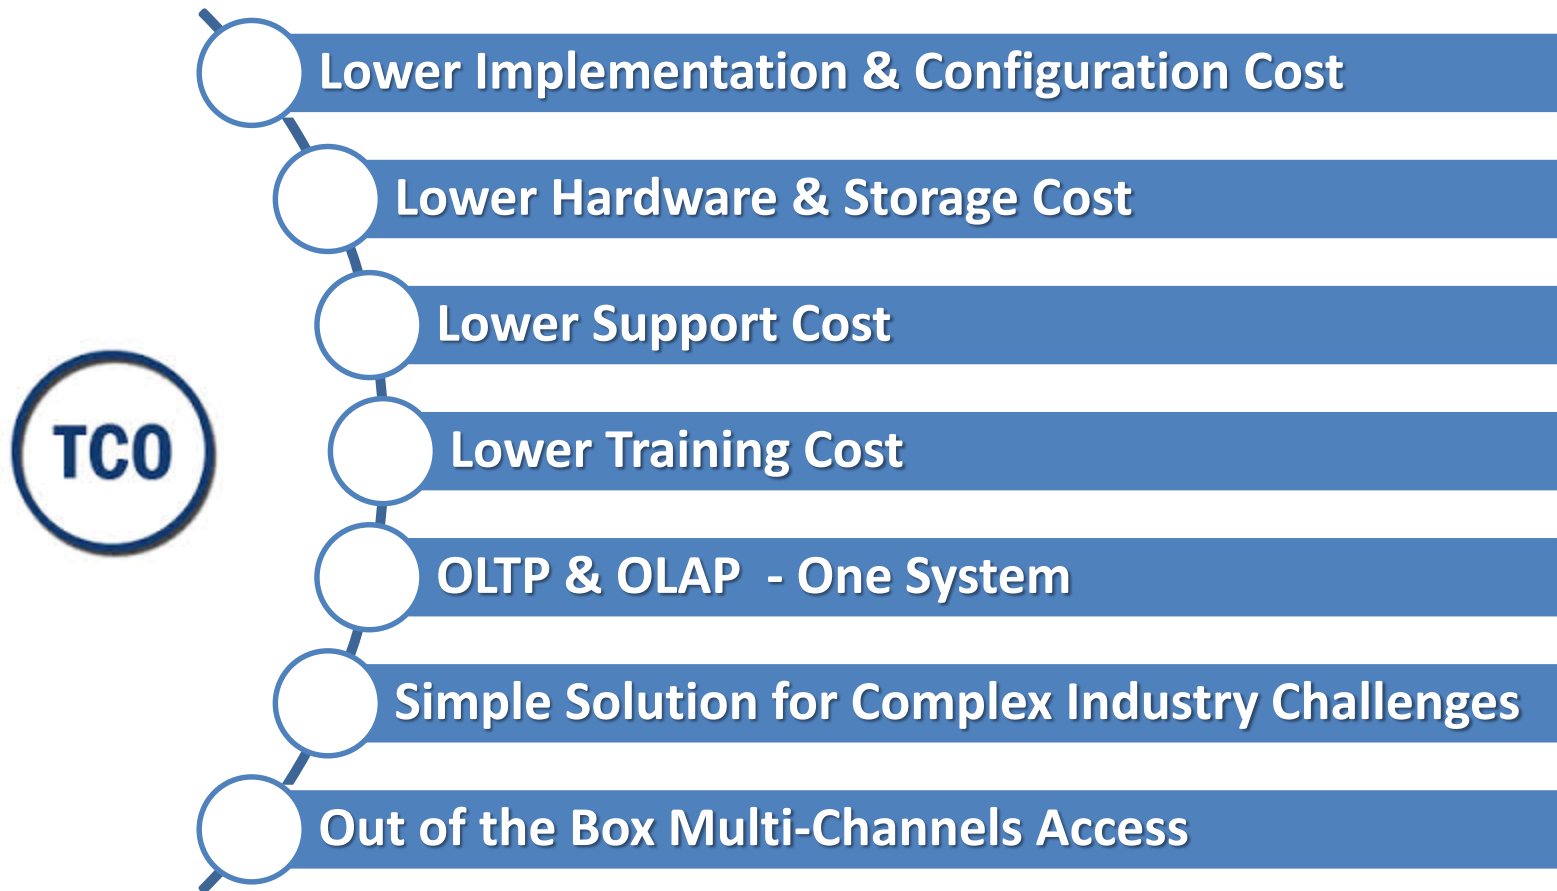

S4HANA - Lower TCO